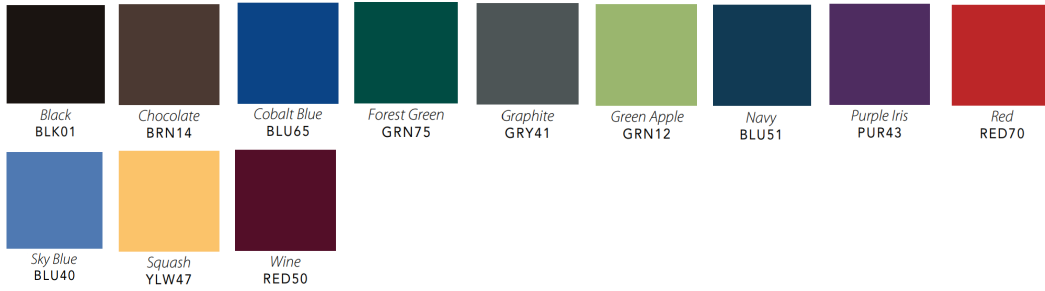

Seating

Seating

Soft Plastic | Standard

2000 & Classic Series with Padded Seats

Soft Plastic | Extended Lead Time

Sage & Analogy Padded Seats