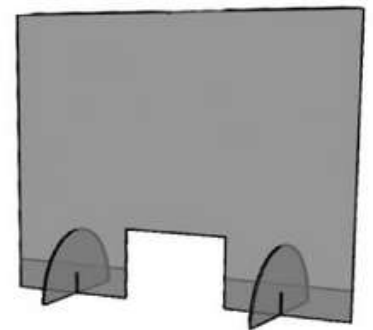

Acrylic Dividers

Barriers/Sneeze Guards

Floor Standing Roll - Away Barrier

48" H x 32"W or
60"H x 48"W

Floor Standing Stationary Barrier

48" H x 32"W or
60"H x 48"W

Hanging Sneeze Guard

31" H x 23.5"W or
31"H x 47"W or
47"H x 47"W

Angled Acrylic Sneeze Guard

Tri - Fold Clear Acrylic Sneeze Guard

Dual-Bend Sneeze Guard

Table Top Divider

24" x 24"
Available with or
without window
Clear or frosted
acrylic

Free Standing Sneeze Guard

23.5"H x 23.5"W
40"H x 31"W
31"H x 40"W
31"H x 47.5" W
(with or without
window, multiple
window heights
available)