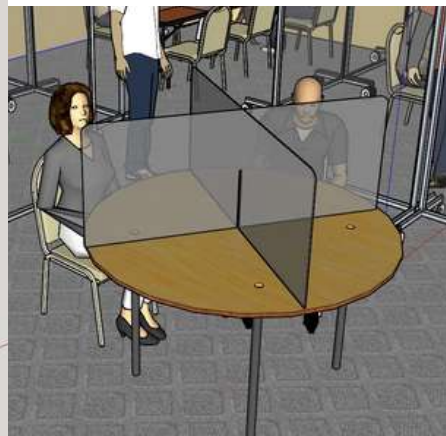

Acrylic Dividers

Barriers/Sneeze Guards

Floor Standing Roll - Away Barrier

48" H x 32"W or
60"H x 48"W

Floor Standing Stationary Barrier

48" H x 32"W or
60"H x 48"W

Hanging Sneeze Guard

31" H x 23.5"W or
31"H x 47"W or
47"H x 47"W

Angled Acrylic Sneeze Guard

Tri - Fold Clear Acrylic Sneeze Guard

Dual-Bend Sneeze Guard

Table Top Divider

24" x 24"
Available with or
without window
Clear or frosted
acrylic

Free Standing Sneeze Guard

23.5"H x 23.5"W
40"H x 31"W
31"H x 40"W
31"H x 47.5" W
(with or without
window, multiple
window heights
available)