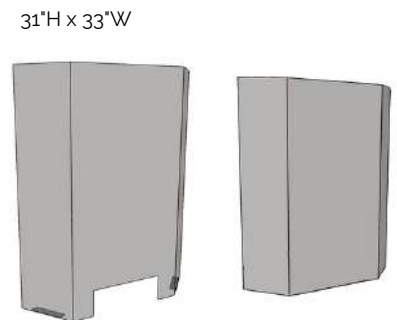

Acrylic Dividers

Barriers/Sneeze Guards

Floor Standing Roll - Away Barrier

48" H x 32"W or
60"H x 48"W

Floor Standing Stationary Barrier

48" H x 32"W or
60"H x 48"W

Hanging Sneeze Guard

31" H x 23.5"W or
31"H x 47"W or
47"H x 47"W

Angled Acrylic Sneeze Guard

Tri - Fold Clear Acrylic Sneeze Guard

Dual-Bend Sneeze Guard

Table Top Divider

24" x 24"
Available with or
without window
Clear or frosted
acrylic

Free Standing Sneeze Guard

23.5"H x 23.5"W
40"H x 31"W
31"H x 40"W
31"H x 47.5" W
(with or without
window, multiple
window heights
available)