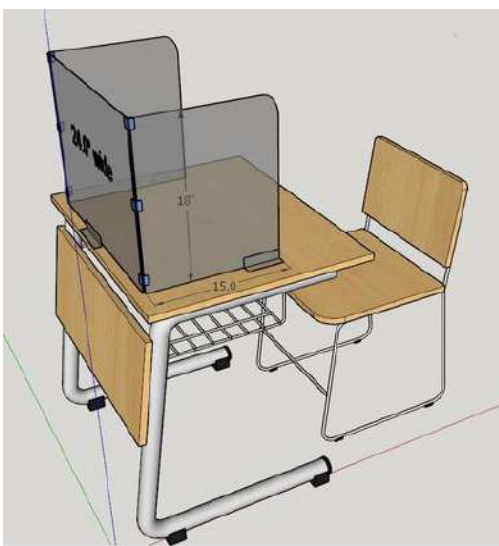

Acrylic Dividers

Barriers/Sneeze Guards

Floor Standing Roll - Away Barrier

48" H x 32"W or
60"H x 48"W

Floor Standing Stationary Barrier

48" H x 32"W or
60"H x 48"W

Hanging Sneeze Guard

31" H x 23.5"W or
31"H x 47"W or
47"H x 47"W

Angled Acrylic Sneeze Guard

Tri - Fold Clear Acrylic Sneeze Guard

Dual-Bend Sneeze Guard

Table Top Divider

24" x 24"
Available with or
without window
Clear or frosted
acrylic

Free Standing Sneeze Guard

23.5"H x 23.5"W
40"H x 31"W
31"H x 40"W
31"H x 47.5" W
(with or without
window, multiple
window heights
available)