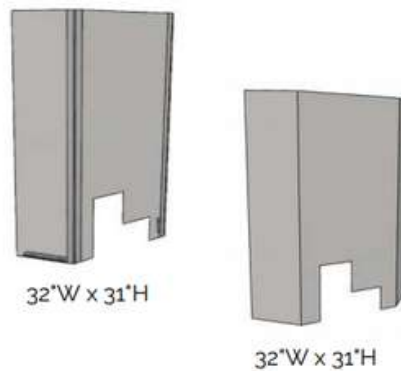

Acrylic Dividers

Barriers/Sneeze Guards

Floor Standing Roll - Away Barrier

48" H x 32"W or
60"H x 48"W

Floor Standing Stationary Barrier

48" H x 32"W or
60"H x 48"W

Hanging Sneeze Guard

31" H x 23.5"W or
31"H x 47"W or
47"H x 47"W

Angled Acrylic Sneeze Guard

Tri - Fold Clear Acrylic Sneeze Guard

Dual-Bend Sneeze Guard

Table Top Divider

24" x 24"
Available with or
without window
Clear or frosted
acrylic

Free Standing Sneeze Guard

23.5"H x 23.5"W
40"H x 31"W
31"H x 40"W
31"H x 47.5" W
(with or without
window, multiple
window heights
available)