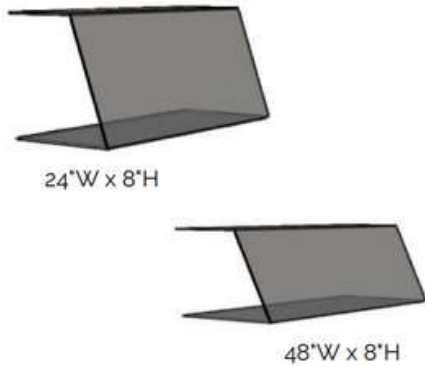

Acrylic Dividers

Barriers/Sneeze Guards

Floor Standing Roll - Away Barrier

48" H x 32"W or
60"H x 48"W

Floor Standing Stationary Barrier

48" H x 32"W or
60"H x 48"W

Hanging Sneeze Guard

31" H x 23.5"W or
31"H x 47"W or
47"H x 47"W

Angled Acrylic Sneeze Guard

Tri - Fold Clear Acrylic Sneeze Guard

Dual-Bend Sneeze Guard

Table Top Divider

24" x 24"
Available with or
without window
Clear or frosted
acrylic

Free Standing Sneeze Guard

23.5"H x 23.5"W
40"H x 31"W
31"H x 40"W
31"H x 47.5" W
(with or without
window, multiple
window heights
available)