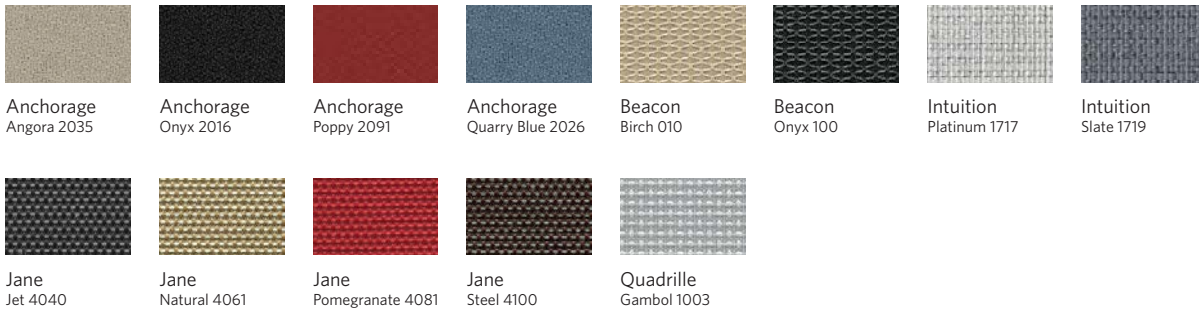

Finishes

Laminates (AtHome products available in Grade 2 laminates only) three-h.com/laminates

Fabrics (AtHome products available in Grade 2 fabrics only) three-h.com/fabrics

Woodstock Leg Stain Colors

Workshelf Wood Leg Finishes