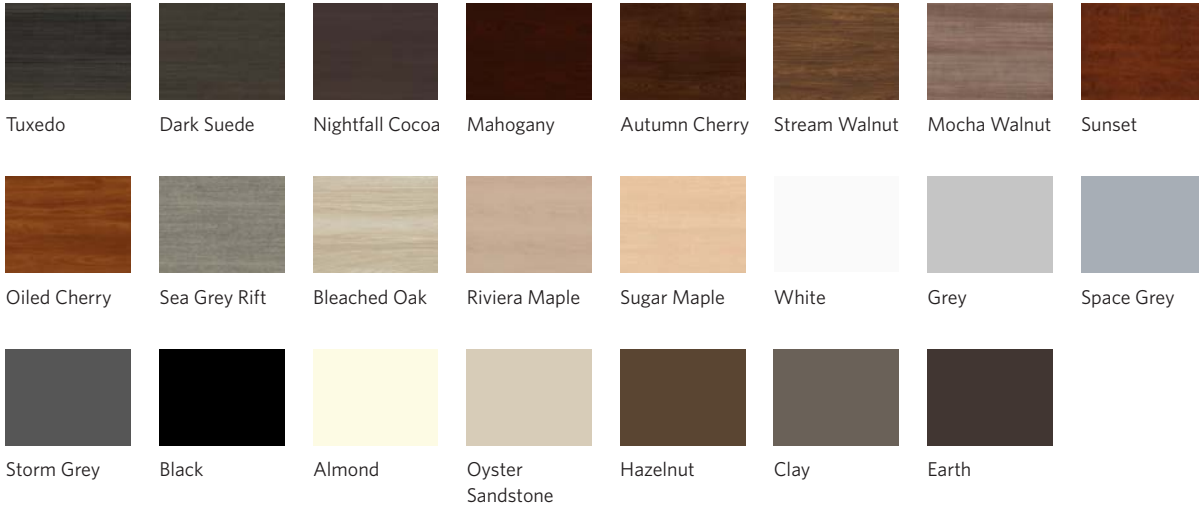

Finishes

Laminates (AtHome products available in Grade 2 laminates only) three-h.com/laminates

Fabrics (AtHome products available in Grade 2 fabrics only) three-h.com/fabrics

Woodstock Leg Stain Colors

Workshelf Wood Leg Finishes