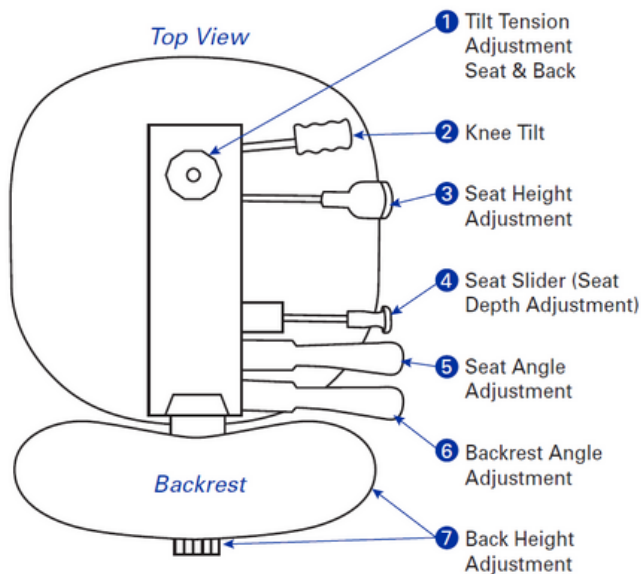

MODA Chair

Ideal for Healthcare and Education Environments!

IN STOCK-READY TO SHIP!

**Ergonomic High Back
Task Chair**

**Ergonomic Mid Back
Task Chair**

MODA Adjustment Controls

- Fully ergonomic chair
- One touch pneumatic seat height adjustment
- Multi-function control with forward tilt, tilt, and tilt tension
- Seat slider (seat depth adjustment)
- Back rest angle adjustment
- Contour moulded seat and back with built in lumbar support
- Easy to use paddle type controls
- Antimicrobial **healthcare-grade** Black vinyl upholstery
- Also available in black fabric
- Fully assembled!