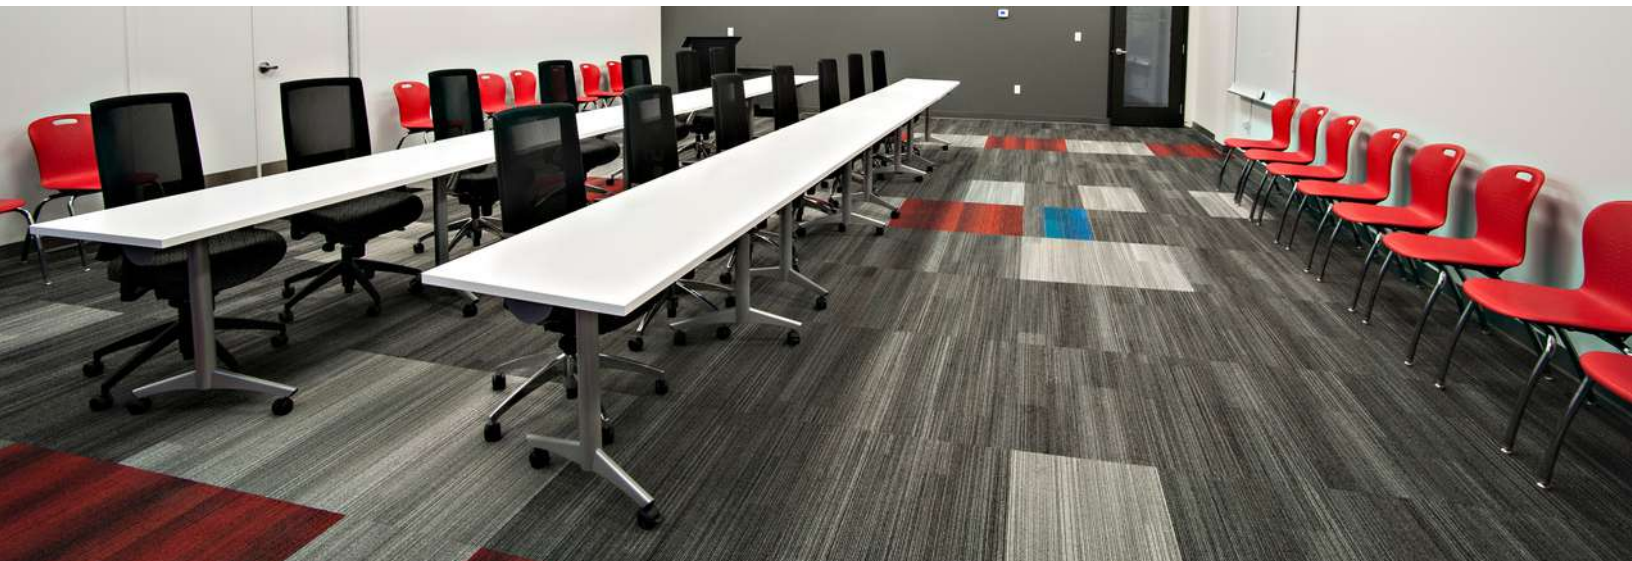

Modulus Tables