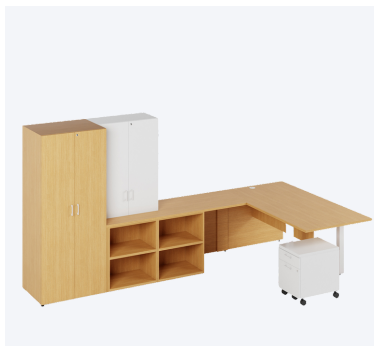

Click here to learn more!